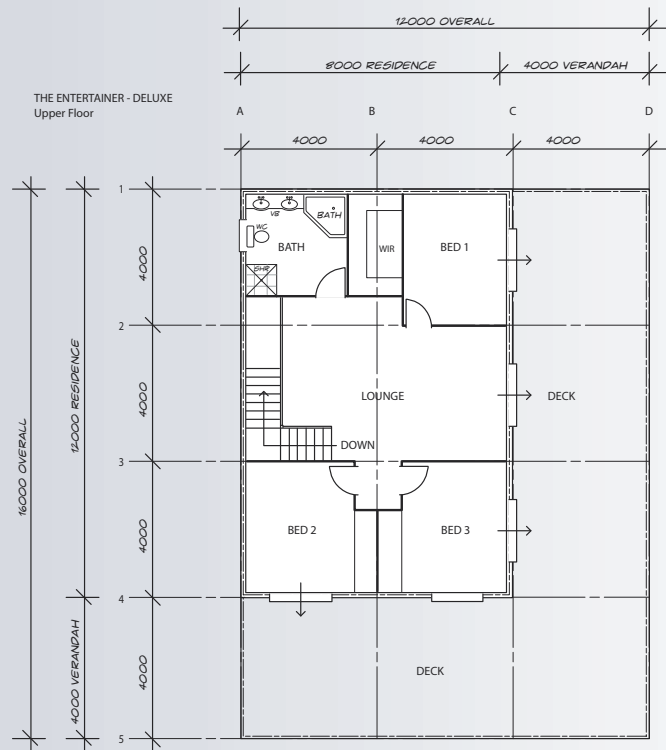

## FLOOR PLANS

8m x 12m x 5.5m with 4m Verandahs (front & one side)  
UPPER & LOWER LEVEL FLOOR PLANS ARE INTERCHANGEABLE

Your Local Fair Dinkum Distributor can provide a quality custom designed living space at an extremely affordable price. Talk to your local Fair Dinkum Distributor about building your dream home today!

## DELUXE

Dimensions: 8m x 12m x 5.5m with 4m Verandahs (front & one side)

| Overall Size | Span (House) | Length | Height | Bays | Size Internal     | Overall Size (m <sup>2</sup> ) | Verandah Size   | Slab (House) | Slab (Verandahs) |
|--------------|--------------|--------|--------|------|-------------------|--------------------------------|-----------------|--------------|------------------|
| 12m x 16m    | 8m           | 12m    | 5.5m   | 3    | 192m <sup>2</sup> | 384m <sup>2</sup>              | 4m Front & Side |              |                  |