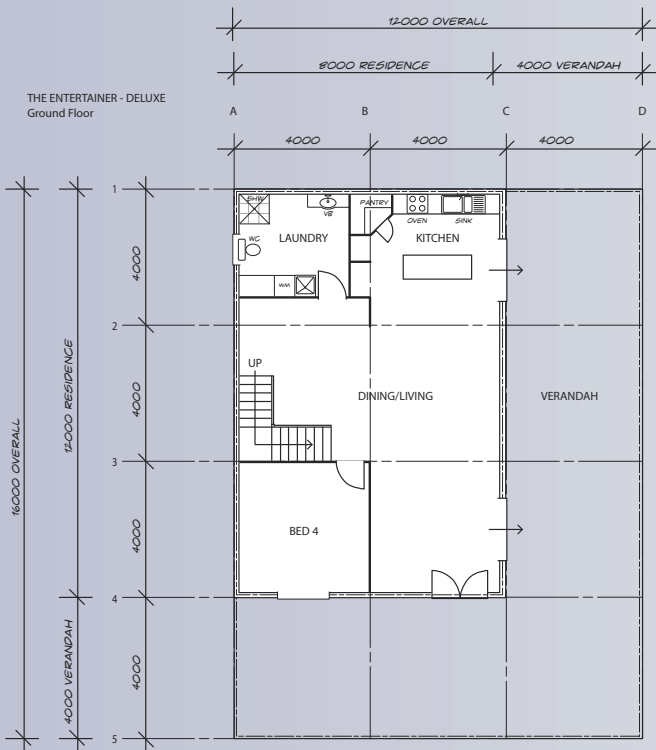

# INTRODUCING: THE ENTERTAINER DELUXE

PRICED FROM

Region: Terrain Cat:  
KIT ONLY

For an Affordable solution to style look no further than the Entertainer Deluxe, a spacious 2 storey house with 4 bedrooms, 2 bathrooms and oodles of open living space.

## FLOOR PLANS

8m x 12m x 5.5m with 4m Verandahs (front & one side)  
UPPER & LOWER LEVEL FLOOR PLANS ARE INTERCHANGEABLE

Your Local Fair Dinkum Distributor can provide a quality custom designed living space at an extremely affordable price. Talk to your local Fair Dinkum Distributor about building your dream home today!

## DELUXE

Dimensions: 8m x 12m x 5.5m with 4m Verandahs (front & one side)

| Overall Size | Span (House) | Length | Height | Bays | Size Internal     | Overall Size (m <sup>2</sup> ) | Verandah Size   | Slab (House) | Slab (Verandahs) |
|--------------|--------------|--------|--------|------|-------------------|--------------------------------|-----------------|--------------|------------------|
| 12m x 16m    | 8m           | 12m    | 5.5m   | 3    | 192m <sup>2</sup> | 384m <sup>2</sup>              | 4m Front & Side |              |                  |